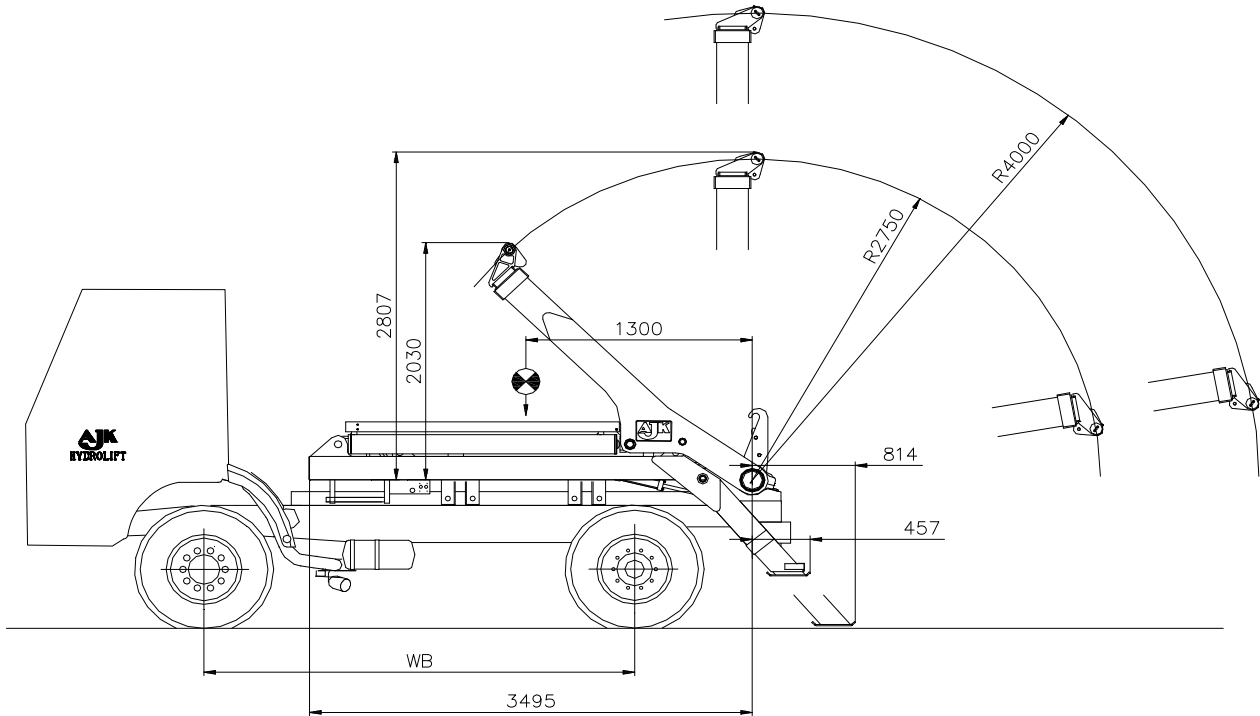

HPG-12

	HPG-12 V	HPG-12 T
Weight skiploader	+/-2430 kg	+/- 2730 kg
Length skiploader	3465mm	3465mm
Inside width	2080 mm	2080 mm
External width	2500 mm	2500 mm
Width between arms	2117 mm	2117 mm
Width between chains(c-c)	2036 mm	2036 mm
Point of gravity	1200 mm	1200 mm
Height	100 mm inwendig; 200 mm uitwendig	
Capacity : standard chains	Radius	Radius
	2750mm	4000 mm
from floor (15°)	12000 kg	8200 kg
- 600 mm(0°)	7800 kg	5380 kg
For wheelbase	+/- 3200 mm	+/- 3200 mm