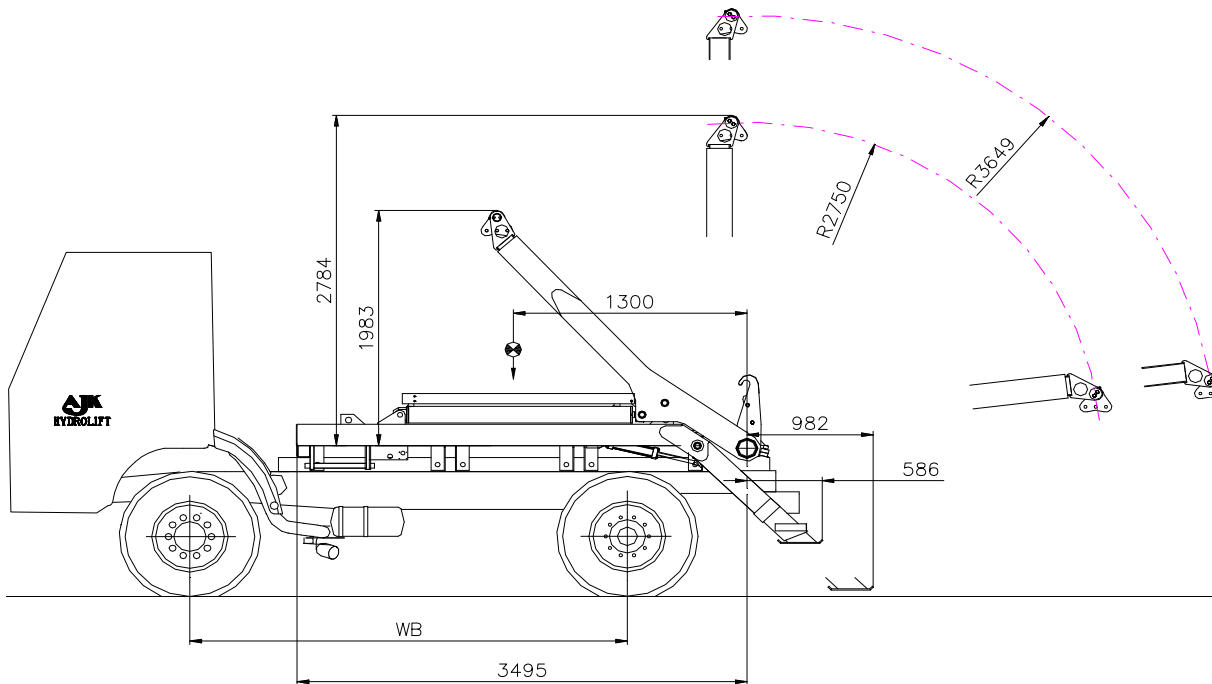

HPG-8

	HPG-8V	HPG-8 T
Weight skiploader	+/- 2350 kg	+/- 2500 kg
Length skiploader	3495mm	3495mm
Inside width	2080 mm	2080 mm
External width	2460 mm	2460 mm
Width between arms	2126 mm	2126 mm
Width between chains(c-c)	2030 mm	2030 mm
Point of gravity	1240 mm	1240 mm
Height	80 mm inside; 180 mm outside	
Capacity : standard chains	Radius	Radius
	2750mm	3650 mm
from floor (15°)	8000 kg	5750 kg
- 600 mm(0°)	6250 kg	4500 kg
For wheelbase	+/- 3200 mm	+/- 3200 mm