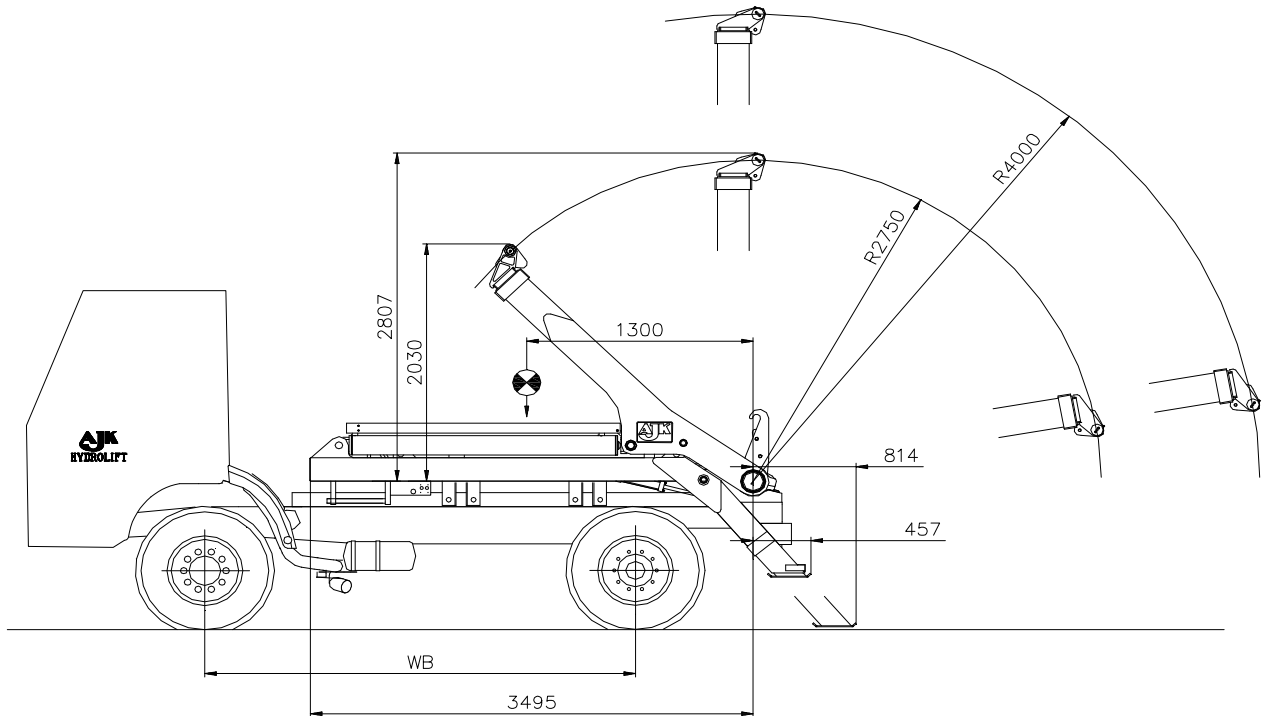

HPG-16

	HPG-16 V	HPG-16 T
Weight skiploader	+/-2900 kg	+/- 3200 kg
Length skiploader	3495mm	3495mm
Inside width	2080 mm	2080 mm
External width	2500 mm	2500 mm
Width between arms	2117 mm	2117 mm
Width between chains(c-c)	2036 mm	2036 mm
Point of gravity	1300 mm	1300 mm
Height	100 mm inwendig; 200 mm uitwendig	
Capacity : standard chains	Radius	Radius
	2750 mm	4000 mm
from floor (15°)	+/-16000 kg	+/-8200 kg
- 600 mm(0°)	+/-9500 kg	+/-6200 kg
For wheelbase	+/- 3200 mm	+/- 3200 mm