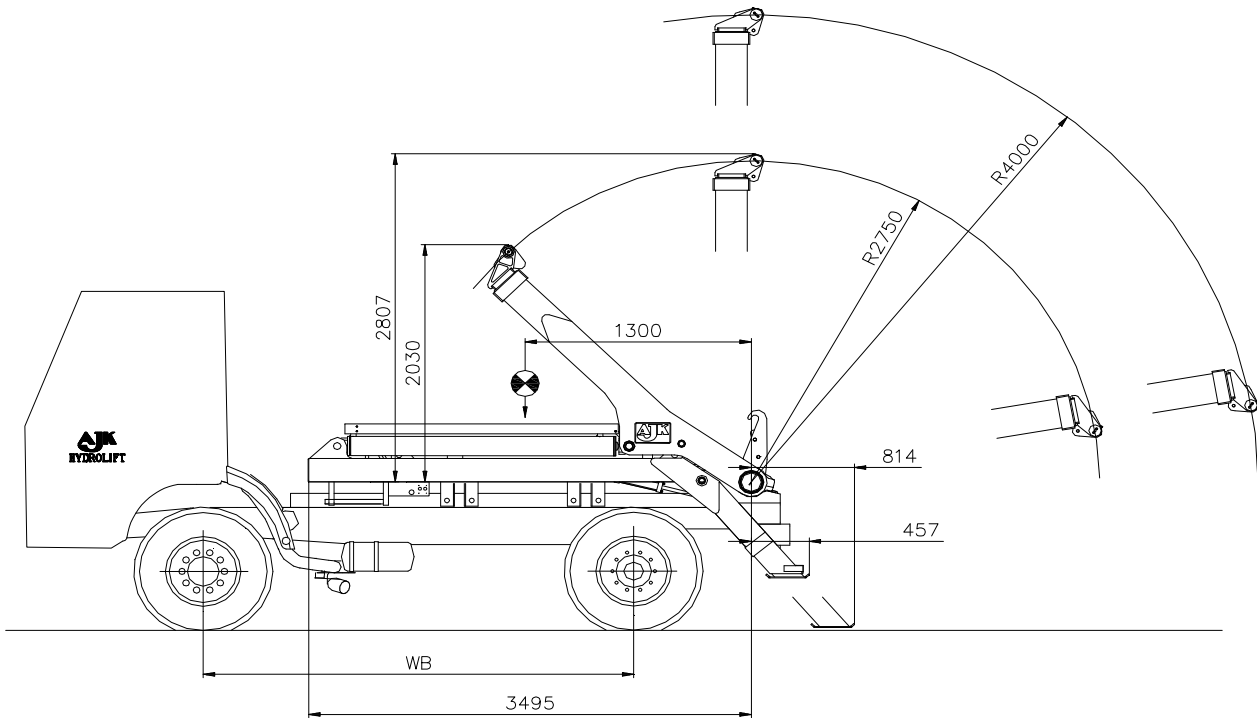

HPG-14

	HPG-14 V	HPG-14 T
Weight skiploader	+/-2800 kg	+/- 3100 kg
Length skiploader	3495mm	3495mm
Inside width	2080 mm	2080 mm
External width	2500 mm	2500 mm
Width between arms	2117 mm	2117 mm
Width between chains(c-c)	2036 mm	2036 mm
Point of gravity	1300 mm	1300 mm
Height	100 mm inwendig; 200 mm uitwendig	
Capacity : standard chains	Radius	Radius
	2750 mm	4000 mm
from floor (15°)	14000 kg	8200 kg
- 600 mm(0°)	9500 kg	6200 kg
For wheelbase	+/- 3200 mm	+/- 3200 mm