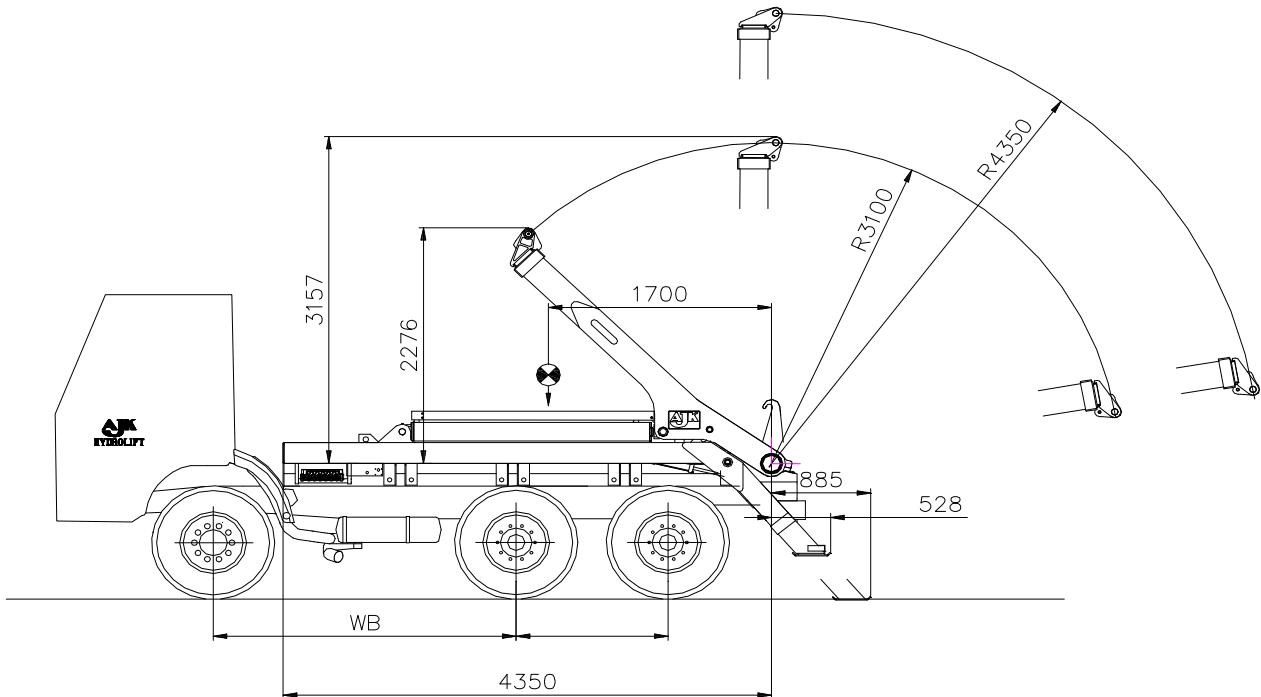

# HPG-18

|                            | HPG-18 V                          | HPG-18 T    |
|----------------------------|-----------------------------------|-------------|
| Weight skiploader          | +/-3050 kg                        | +/- 3250 kg |
| Length skiploader          | 4350mm                            | 4350mm      |
| Inside width               | 2080 mm                           | 2080 mm     |
| External width             | 2500 mm                           | 2500 mm     |
| Width between arms         | 2111 mm                           | 2111 mm     |
| Width between chains(c-c)  | 2036 mm                           | 2036 mm     |
| Point of gravity           | 1700 mm                           | 1700 mm     |
| Height                     | 100 mm inwendig; 200 mm uitwendig |             |
| Capacity : standard chains | Radius                            | Radius      |
|                            | 3100 mm                           | 4350 mm     |
| from floor (15°)           | +/-18000 kg                       | +/-11500 kg |
| - 600 mm(0°)               | +/-1400 kg                        | +/-9000 kg  |
| For wheelbase              | +/- 4500 mm                       | +/- 4500 mm |